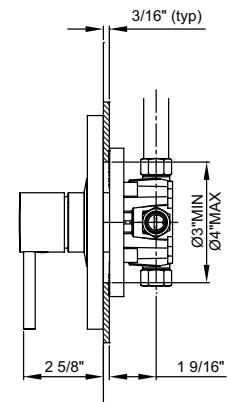

**PIONEER FAUCETS**  
STYLE THAT WORKS

**T-4MT300**  
**Motegi SERIES**

**Single Handle Shower Trim Set**

- Metal Lever Handle
- Ceramic Disc Cartridge with Temperature Limit Cap
- Five Function 3" Diameter Showerhead
- Shower Arm and Flange
- With 1.75 GPM Flow Rate
- For Use with V-2300B Or V-2400B Series Valves - Valve not included

FLOOR

THICK WALL

FLOOR

THIN WALL