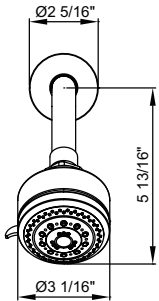

**PIONEER FAUCETS**  
STYLE THAT WORKS

**T-4MT300**  
**Motegi SERIES**

**Single Handle Shower Trim Set**

- Metal Lever Handle
- Ceramic Disc Cartridge with Temperature Limit Cap
- Five Function 3" Diameter Showerhead
- Shower Arm and Flange
- With 1.75 GPM Flow Rate
- For Use with V-2300B Or V-2400B Series Valves - Valve not included

FLOOR

THICK WALL

FLOOR

THIN WALL