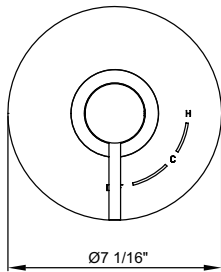

**PIONEER FAUCETS**  
STYLE THAT WORKS

**T-4MT300**  
**Motegi SERIES**

**Single Handle Shower Trim Set**

- Metal Lever Handle
- Ceramic Disc Cartridge with Temperature Limit Cap
- Five Function 3" Diameter Showerhead
- Shower Arm and Flange
- With 1.75 GPM Flow Rate
- For Use with V-2300B Or V-2400B Series Valves - Valve not included

FLOOR

THICK WALL

FLOOR

THIN WALL