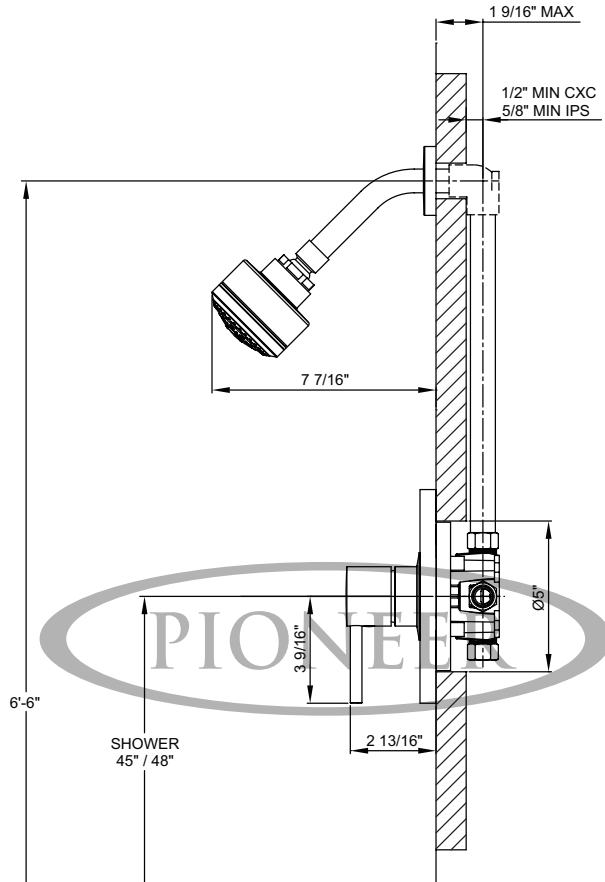

**PIONEER FAUCETS**  
STYLE THAT WORKS

**T-4MT300**  
**Motegi SERIES**

**Single Handle Shower Trim Set**

- Metal Lever Handle
- Ceramic Disc Cartridge with Temperature Limit Cap
- Five Function 3" Diameter Showerhead
- Shower Arm and Flange
- With 1.75 GPM Flow Rate
- For Use with V-2300B Or V-2400B Series Valves - Valve not included

FLOOR

THICK WALL

FLOOR

THIN WALL